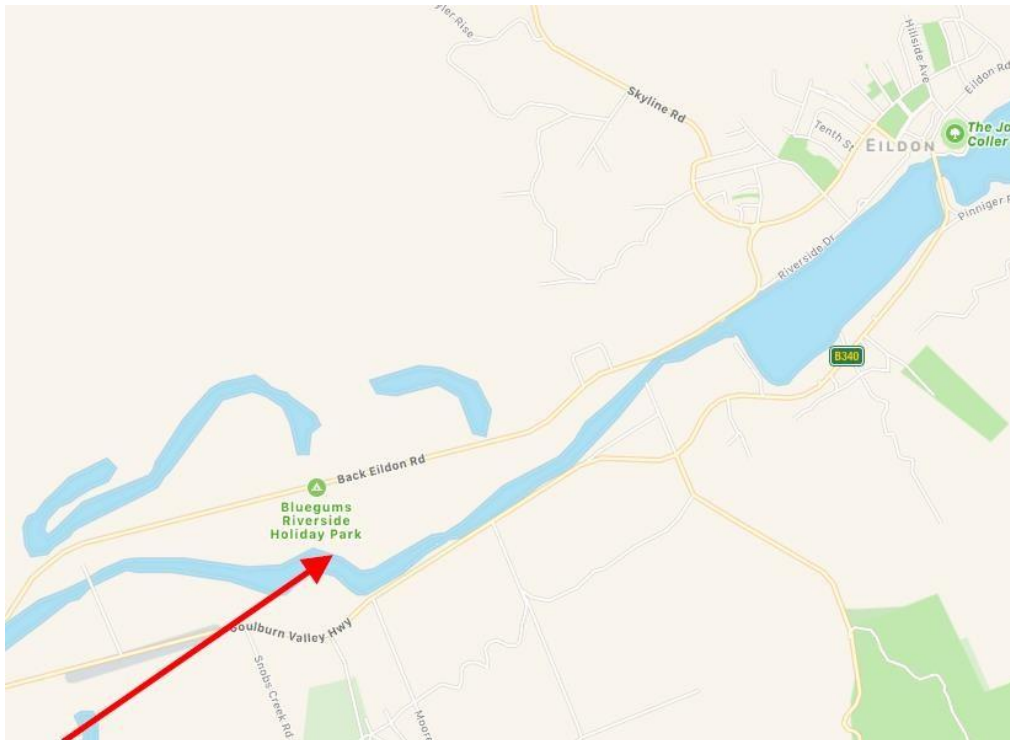

### EVENT VENUE

Back Eildon Road, Goulburn River, Eildon, Victoria (approx. 5km South of Eildon Pondage)

The event is held along the northern bank of the Goulburn River on land immediately behind the Riverside Holiday Park and the Outdoor Education Group Properties located on Back Eildon Rd. The area can be accessed via the Riverside Holiday Park and they offer various camping options for people camping over the weekend. There are also other accommodation options at nearby Eildon.